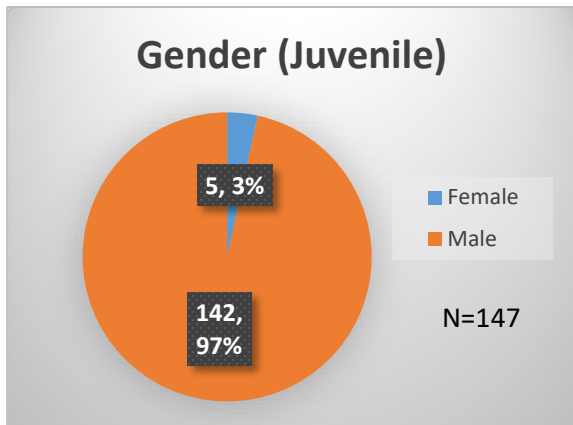

Daily Data Dashboard – November 18, 2022
Demographics for JTDC Population
Friday Morning Midnight Count

Total # of probation Involved youth¹: 1,021

¹ Probation Active: Any youth who is pending sentencing with an active social history, has been formally placed on probation or supervision with Cook County Juvenile Probation on the date of the report.

*Age, Gender and Race for Criminal Court population (N=2) is not represented in this report.

Data sources: cFive Supervisor – Probation Population and RMIS – JTDC Population

Daily Data Dashboard – November 18, 2022
Demographics for JTDC Population
Friday Morning Midnight Count