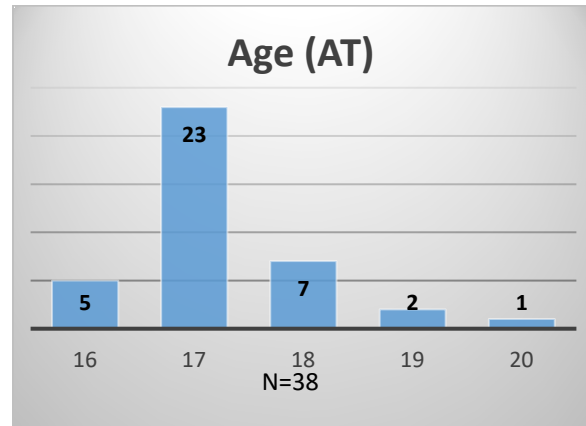

Daily Data Dashboard – November 18, 2022
Demographics for JTDC Population
Friday Morning Midnight Count

Total # of probation Involved youth¹: 1,021

¹ Probation Active: Any youth who is pending sentencing with an active social history, has been formally placed on probation or supervision with Cook County Juvenile Probation on the date of the report.

*Age, Gender and Race for Criminal Court population (N=2) is not represented in this report.

Data sources: cFive Supervisor – Probation Population and RMIS – JTDC Population

Daily Data Dashboard – November 18, 2022
Demographics for JTDC Population
Friday Morning Midnight Count