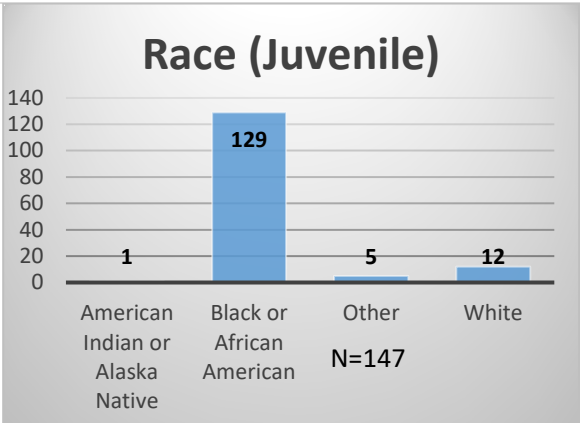

Daily Data Dashboard – November 18, 2022
Demographics for JTDC Population
Friday Morning Midnight Count

Total # of probation Involved youth¹: 1,021

¹ Probation Active: Any youth who is pending sentencing with an active social history, has been formally placed on probation or supervision with Cook County Juvenile Probation on the date of the report.

*Age, Gender and Race for Criminal Court population (N=2) is not represented in this report.

Data sources: cFive Supervisor – Probation Population and RMIS – JTDC Population

Daily Data Dashboard – November 18, 2022
Demographics for JTDC Population
Friday Morning Midnight Count