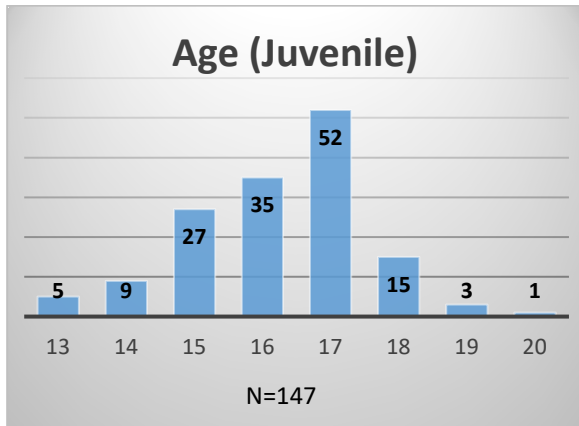

Daily Data Dashboard – November 18, 2022
Demographics for JTDC Population
Friday Morning Midnight Count

Total # of probation Involved youth¹: 1,021

¹ Probation Active: Any youth who is pending sentencing with an active social history, has been formally placed on probation or supervision with Cook County Juvenile Probation on the date of the report.

*Age, Gender and Race for Criminal Court population (N=2) is not represented in this report.

Data sources: cFive Supervisor – Probation Population and RMIS – JTDC Population

Daily Data Dashboard – November 18, 2022
Demographics for JTDC Population
Friday Morning Midnight Count