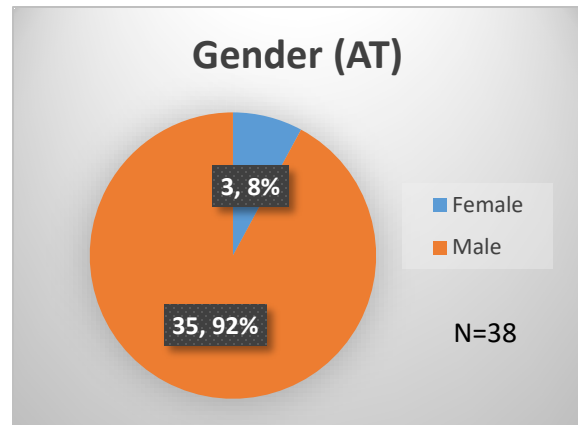

Daily Data Dashboard – November 18, 2022
Demographics for JTDC Population
Friday Morning Midnight Count

Total # of probation Involved youth¹: 1,021

¹ Probation Active: Any youth who is pending sentencing with an active social history, has been formally placed on probation or supervision with Cook County Juvenile Probation on the date of the report.

*Age, Gender and Race for Criminal Court population (N=2) is not represented in this report.

Data sources: cFive Supervisor – Probation Population and RMIS – JTDC Population

Daily Data Dashboard – November 18, 2022
Demographics for JTDC Population
Friday Morning Midnight Count