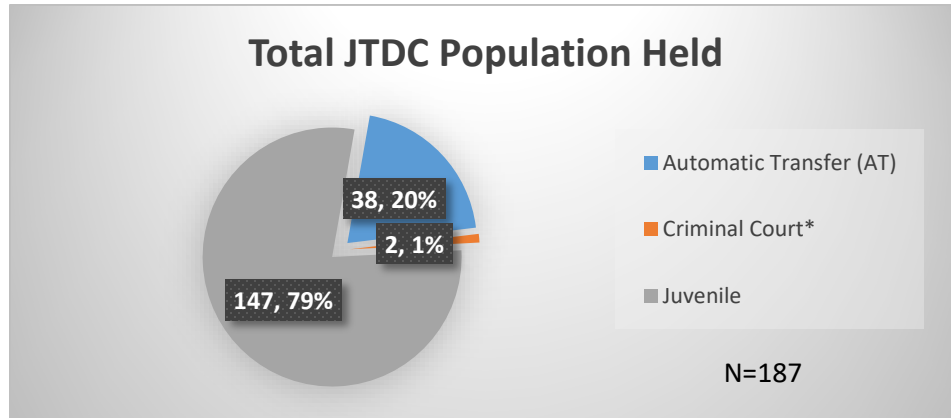

Daily Data Dashboard – November 18, 2022
Demographics for JTDC Population
Friday Morning Midnight Count

Total # of probation Involved youth¹: 1,021

¹ Probation Active: Any youth who is pending sentencing with an active social history, has been formally placed on probation or supervision with Cook County Juvenile Probation on the date of the report.

*Age, Gender and Race for Criminal Court population (N=2) is not represented in this report.

Data sources: cFive Supervisor – Probation Population and RMIS – JTDC Population

Daily Data Dashboard – November 18, 2022
Demographics for JTDC Population
Friday Morning Midnight Count