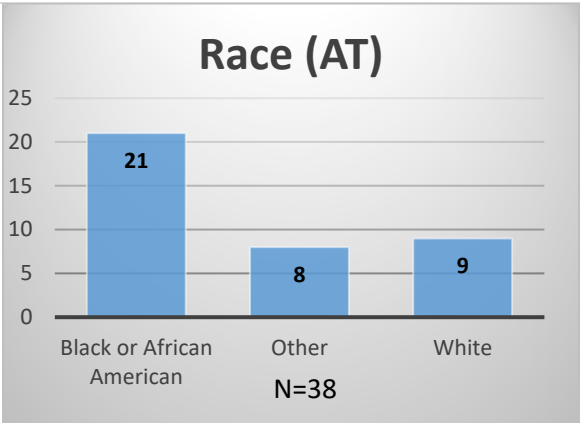

Daily Data Dashboard – November 18, 2022
Demographics for JTDC Population
Friday Morning Midnight Count

Total # of probation Involved youth¹: 1,021

¹ Probation Active: Any youth who is pending sentencing with an active social history, has been formally placed on probation or supervision with Cook County Juvenile Probation on the date of the report.

*Age, Gender and Race for Criminal Court population (N=2) is not represented in this report.

Data sources: cFive Supervisor – Probation Population and RMIS – JTDC Population

Daily Data Dashboard – November 18, 2022
Demographics for JTDC Population
Friday Morning Midnight Count